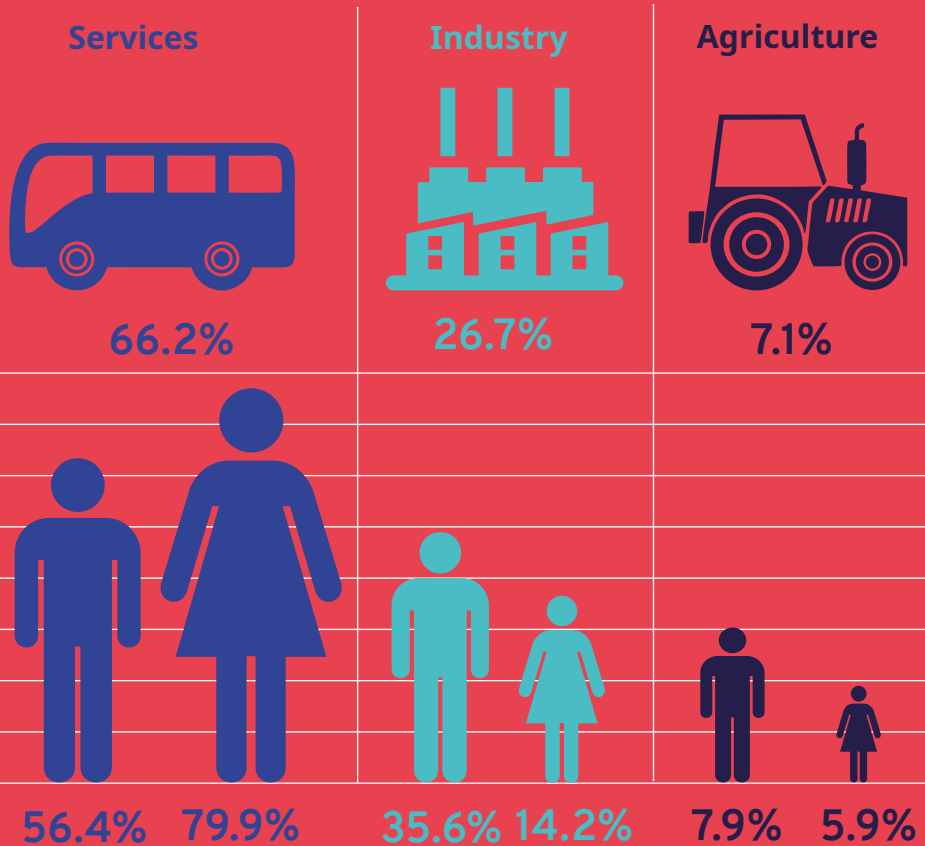

► ILO Global Estimates on International Migrant Workers

► 169 million people are international migrant workers

► International migrants have higher labour force participation rates than non-migrants

► Most international migrant workers are concentrated in services sector

► Among international migrant workers, 99 million are men and 70 million are women

► The large majority of international migrant workers consists of prime-age adults

► International migrant workers in the global labour force

► Three sub-regions host the majority of international migrant workers: Northern, Southern and Western Europe, Northern America and the Arab States