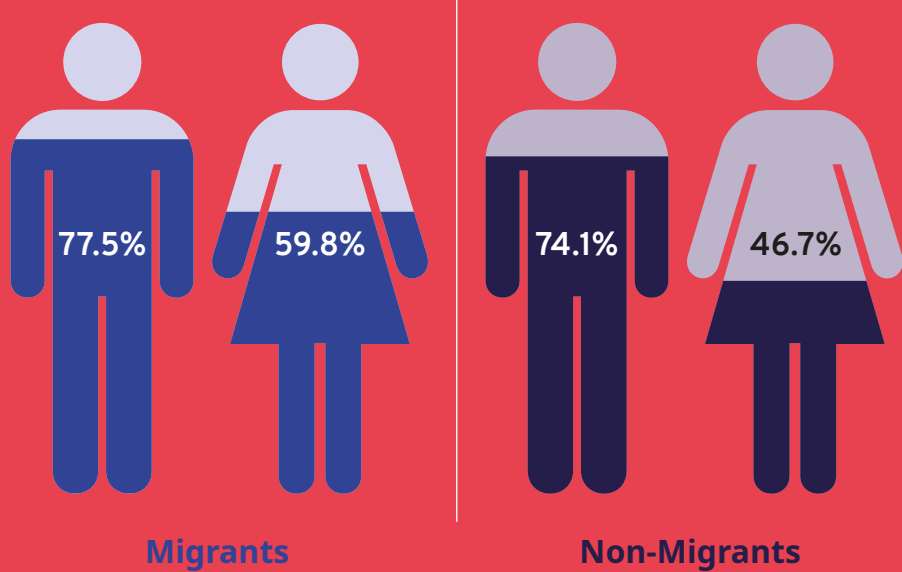

► ILO Global Estimates on International Migrant Workers

► 169 million people are international migrant workers

► International migrants have higher labour force participation rates than non-migrants

► Most international migrant workers are concentrated in services sector

► Among international migrant workers, 99 million are men and 70 million are women

► The large majority of international migrant workers consists of prime-age adults

► International migrant workers in the global labour force

► Three sub-regions host the majority of international migrant workers: Northern, Southern and Western Europe, Northern America and the Arab States