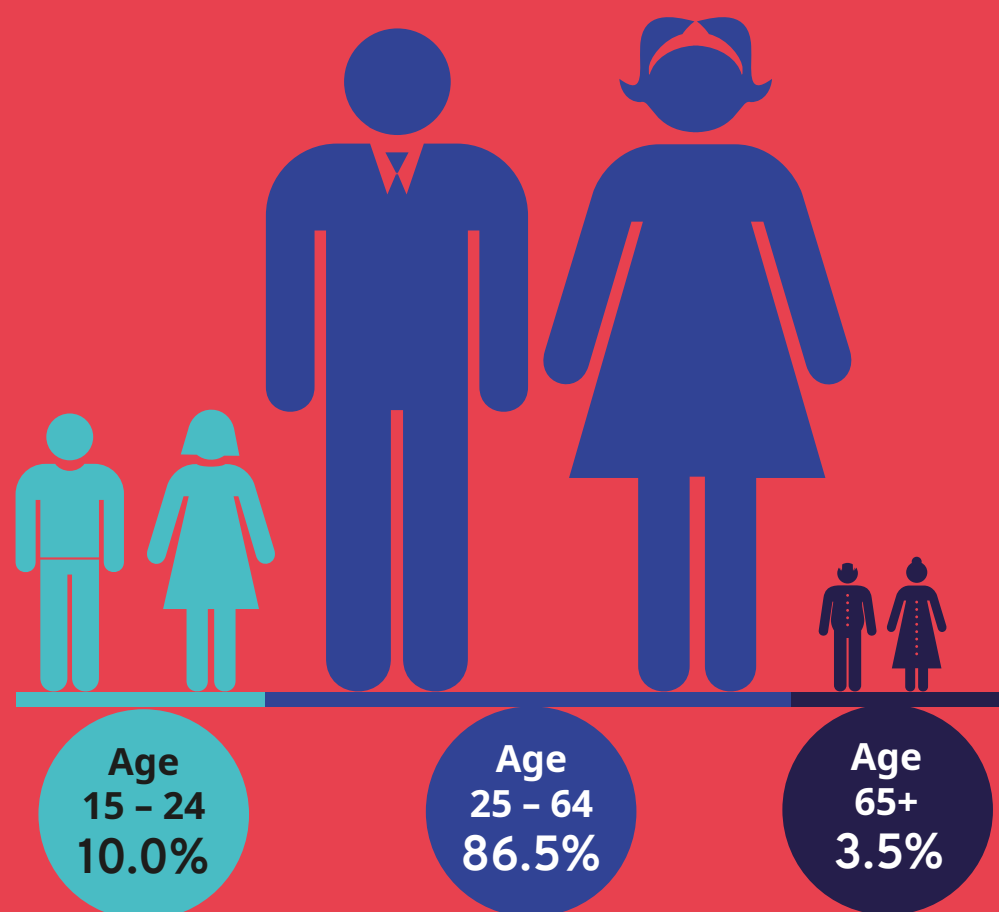

► ILO Global Estimates on International Migrant Workers

► 169 million people are international migrant workers

► International migrants have higher labour force participation rates than non-migrants

► Most international migrant workers are concentrated in services sector

► Among international migrant workers, 99 million are men and 70 million are women

► The large majority of international migrant workers consists of prime-age adults

► International migrant workers in the global labour force

► Three sub-regions host the majority of international migrant workers: Northern, Southern and Western Europe, Northern America and the Arab States