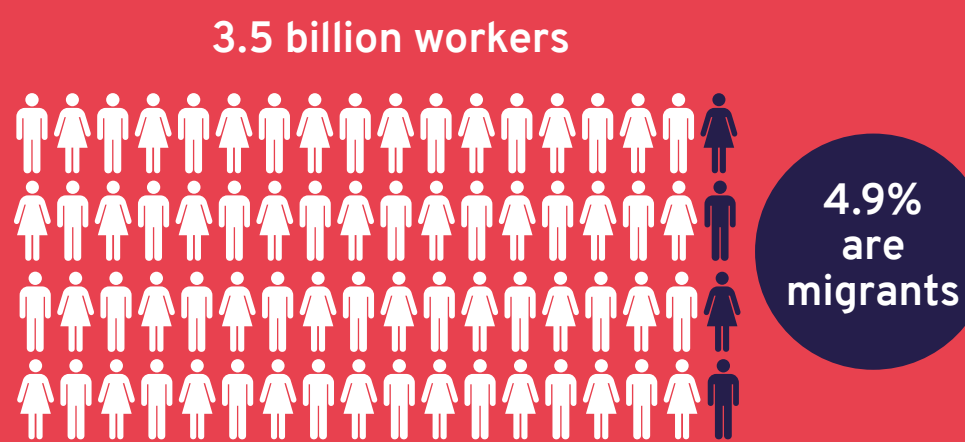

► ILO Global Estimates on International Migrant Workers

► 169 million people are international migrant workers

► International migrants have higher labour force participation rates than non-migrants

► Most international migrant workers are concentrated in services sector

► Among international migrant workers, 99 million are men and 70 million are women

► The large majority of international migrant workers consists of prime-age adults

► International migrant workers in the global labour force

► Three sub-regions host the majority of international migrant workers: Northern, Southern and Western Europe, Northern America and the Arab States