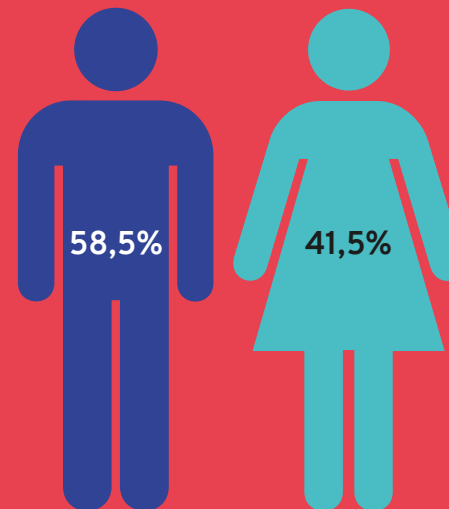

► ILO Global Estimates on International Migrant Workers

► 169 million people are international migrant workers

► International migrants have higher labour force participation rates than non-migrants

► Most international migrant workers are concentrated in services sector

► Among international migrant workers, 99 million are men and 70 million are women

► The large majority of international migrant workers consists of prime-age adults

► International migrant workers in the global labour force