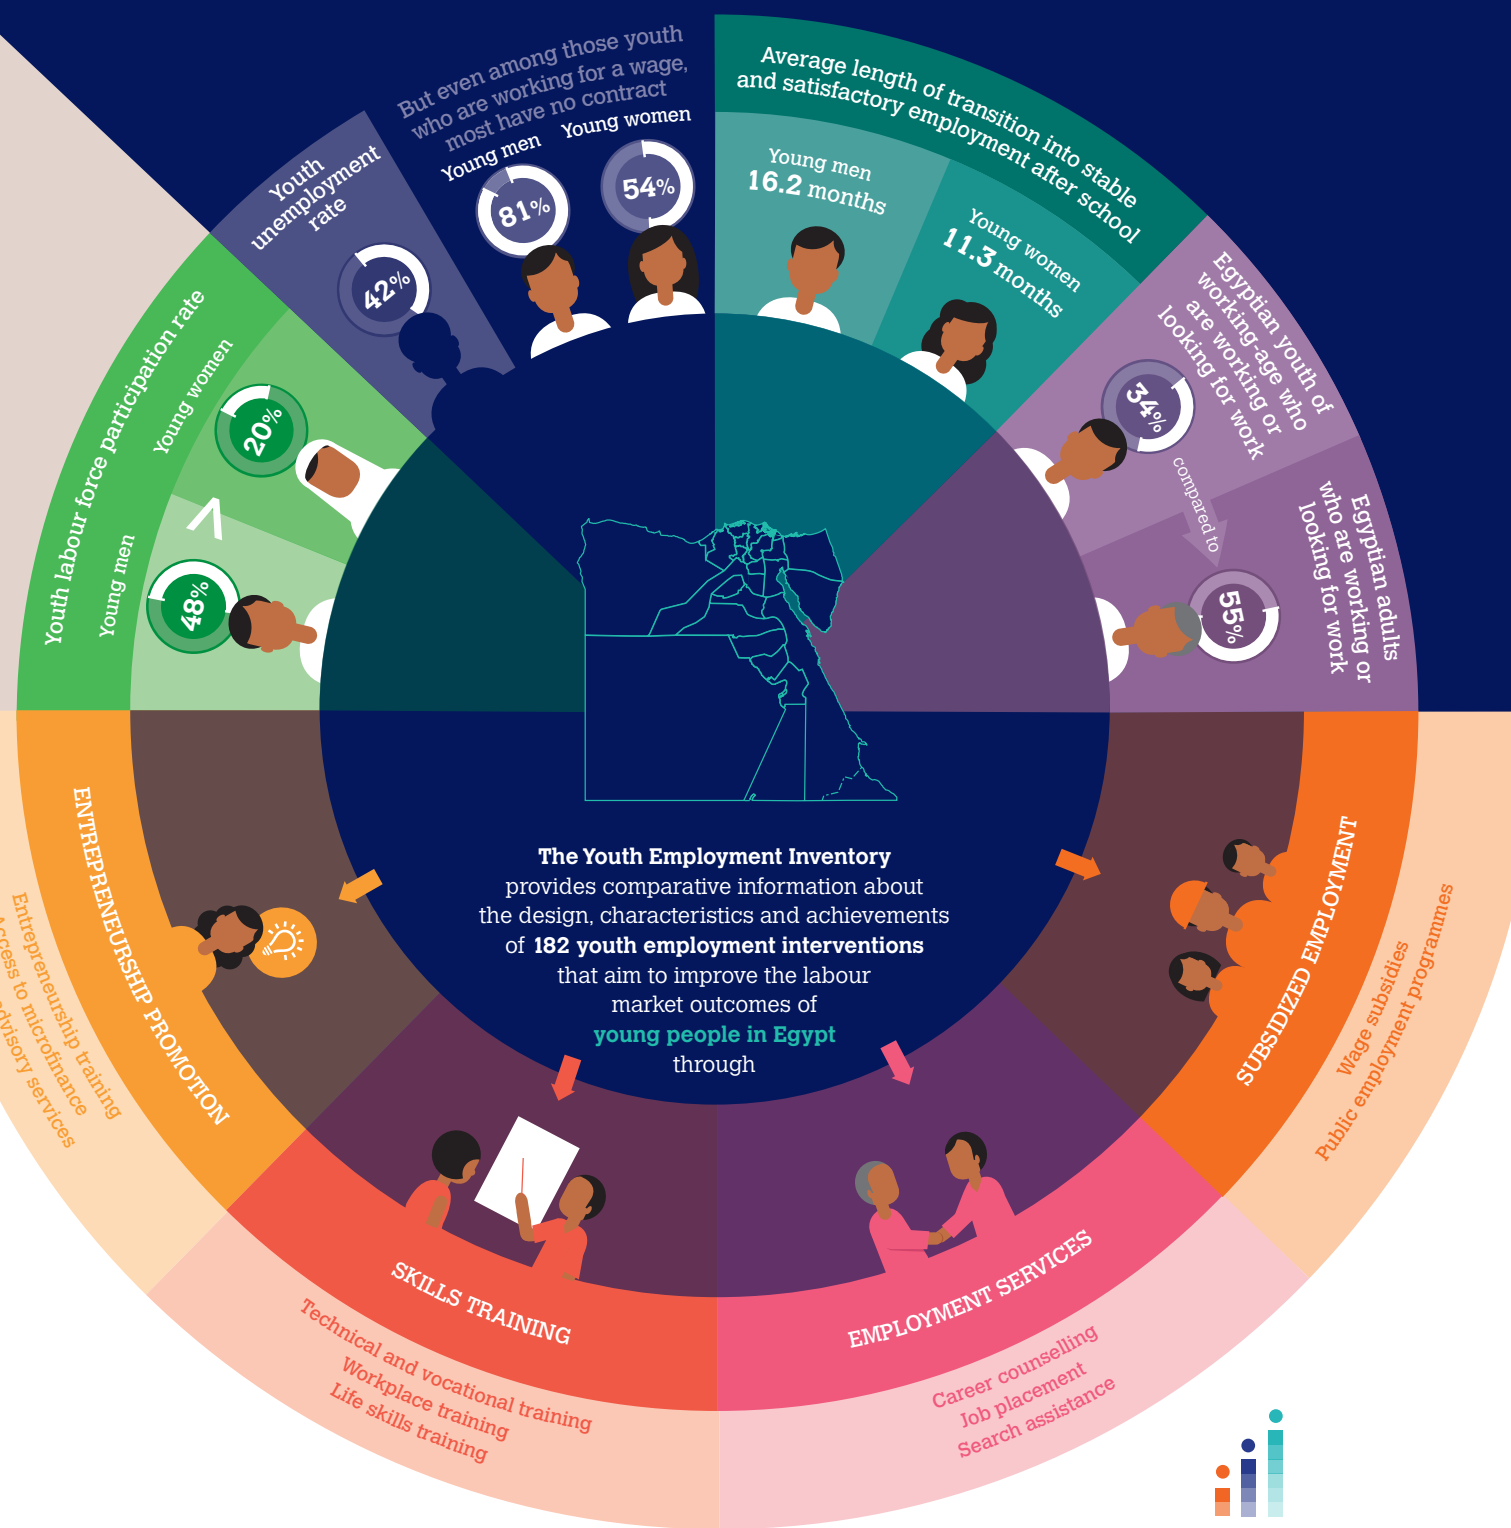

# Youth Employment Inventory (YEI) Egypt

Data sources: ILO World Employment and Social Outlook – Trends 2015. Data for 2013. Labour market transitions of young women and men in Egypt, 2014.

Data source: Youth Employment Inventory Egypt, 2013.  
 Data on costs were not available for 110 out of 182 interventions.  
 Data on location were not available for 110 out of 183 interventions.  
 Map data source: United Nations Department of Field Support and Office for the Coordination of Humanitarian Affairs (OCHA). The boundaries and names shown and the designations used on this map do not imply official endorsement or acceptance by the ILO.

The Youth Employment Inventory Egypt is a comprehensive database of 182 active labour market programmes targeted at young people. The interventions include skills training, entrepreneurship promotion, employment services and subsidized employment – either as a stand-alone or combined intervention. Information about the geographic coverage, scale and targeting characteristics of each intervention is complemented by information about their design, costs, implementation and financing mechanisms. The YEI also contains results from the monitoring and evaluation of youth employment interventions to allow for a better understanding of their effectiveness.

**The Youth Employment Inventory (YEI)** is a multi-agency initiative aimed at collecting information and evidence on youth employment programmes around the world. The YEI is the first comprehensive database to provide comparative information on the design, implementation and effectiveness of youth employment interventions.