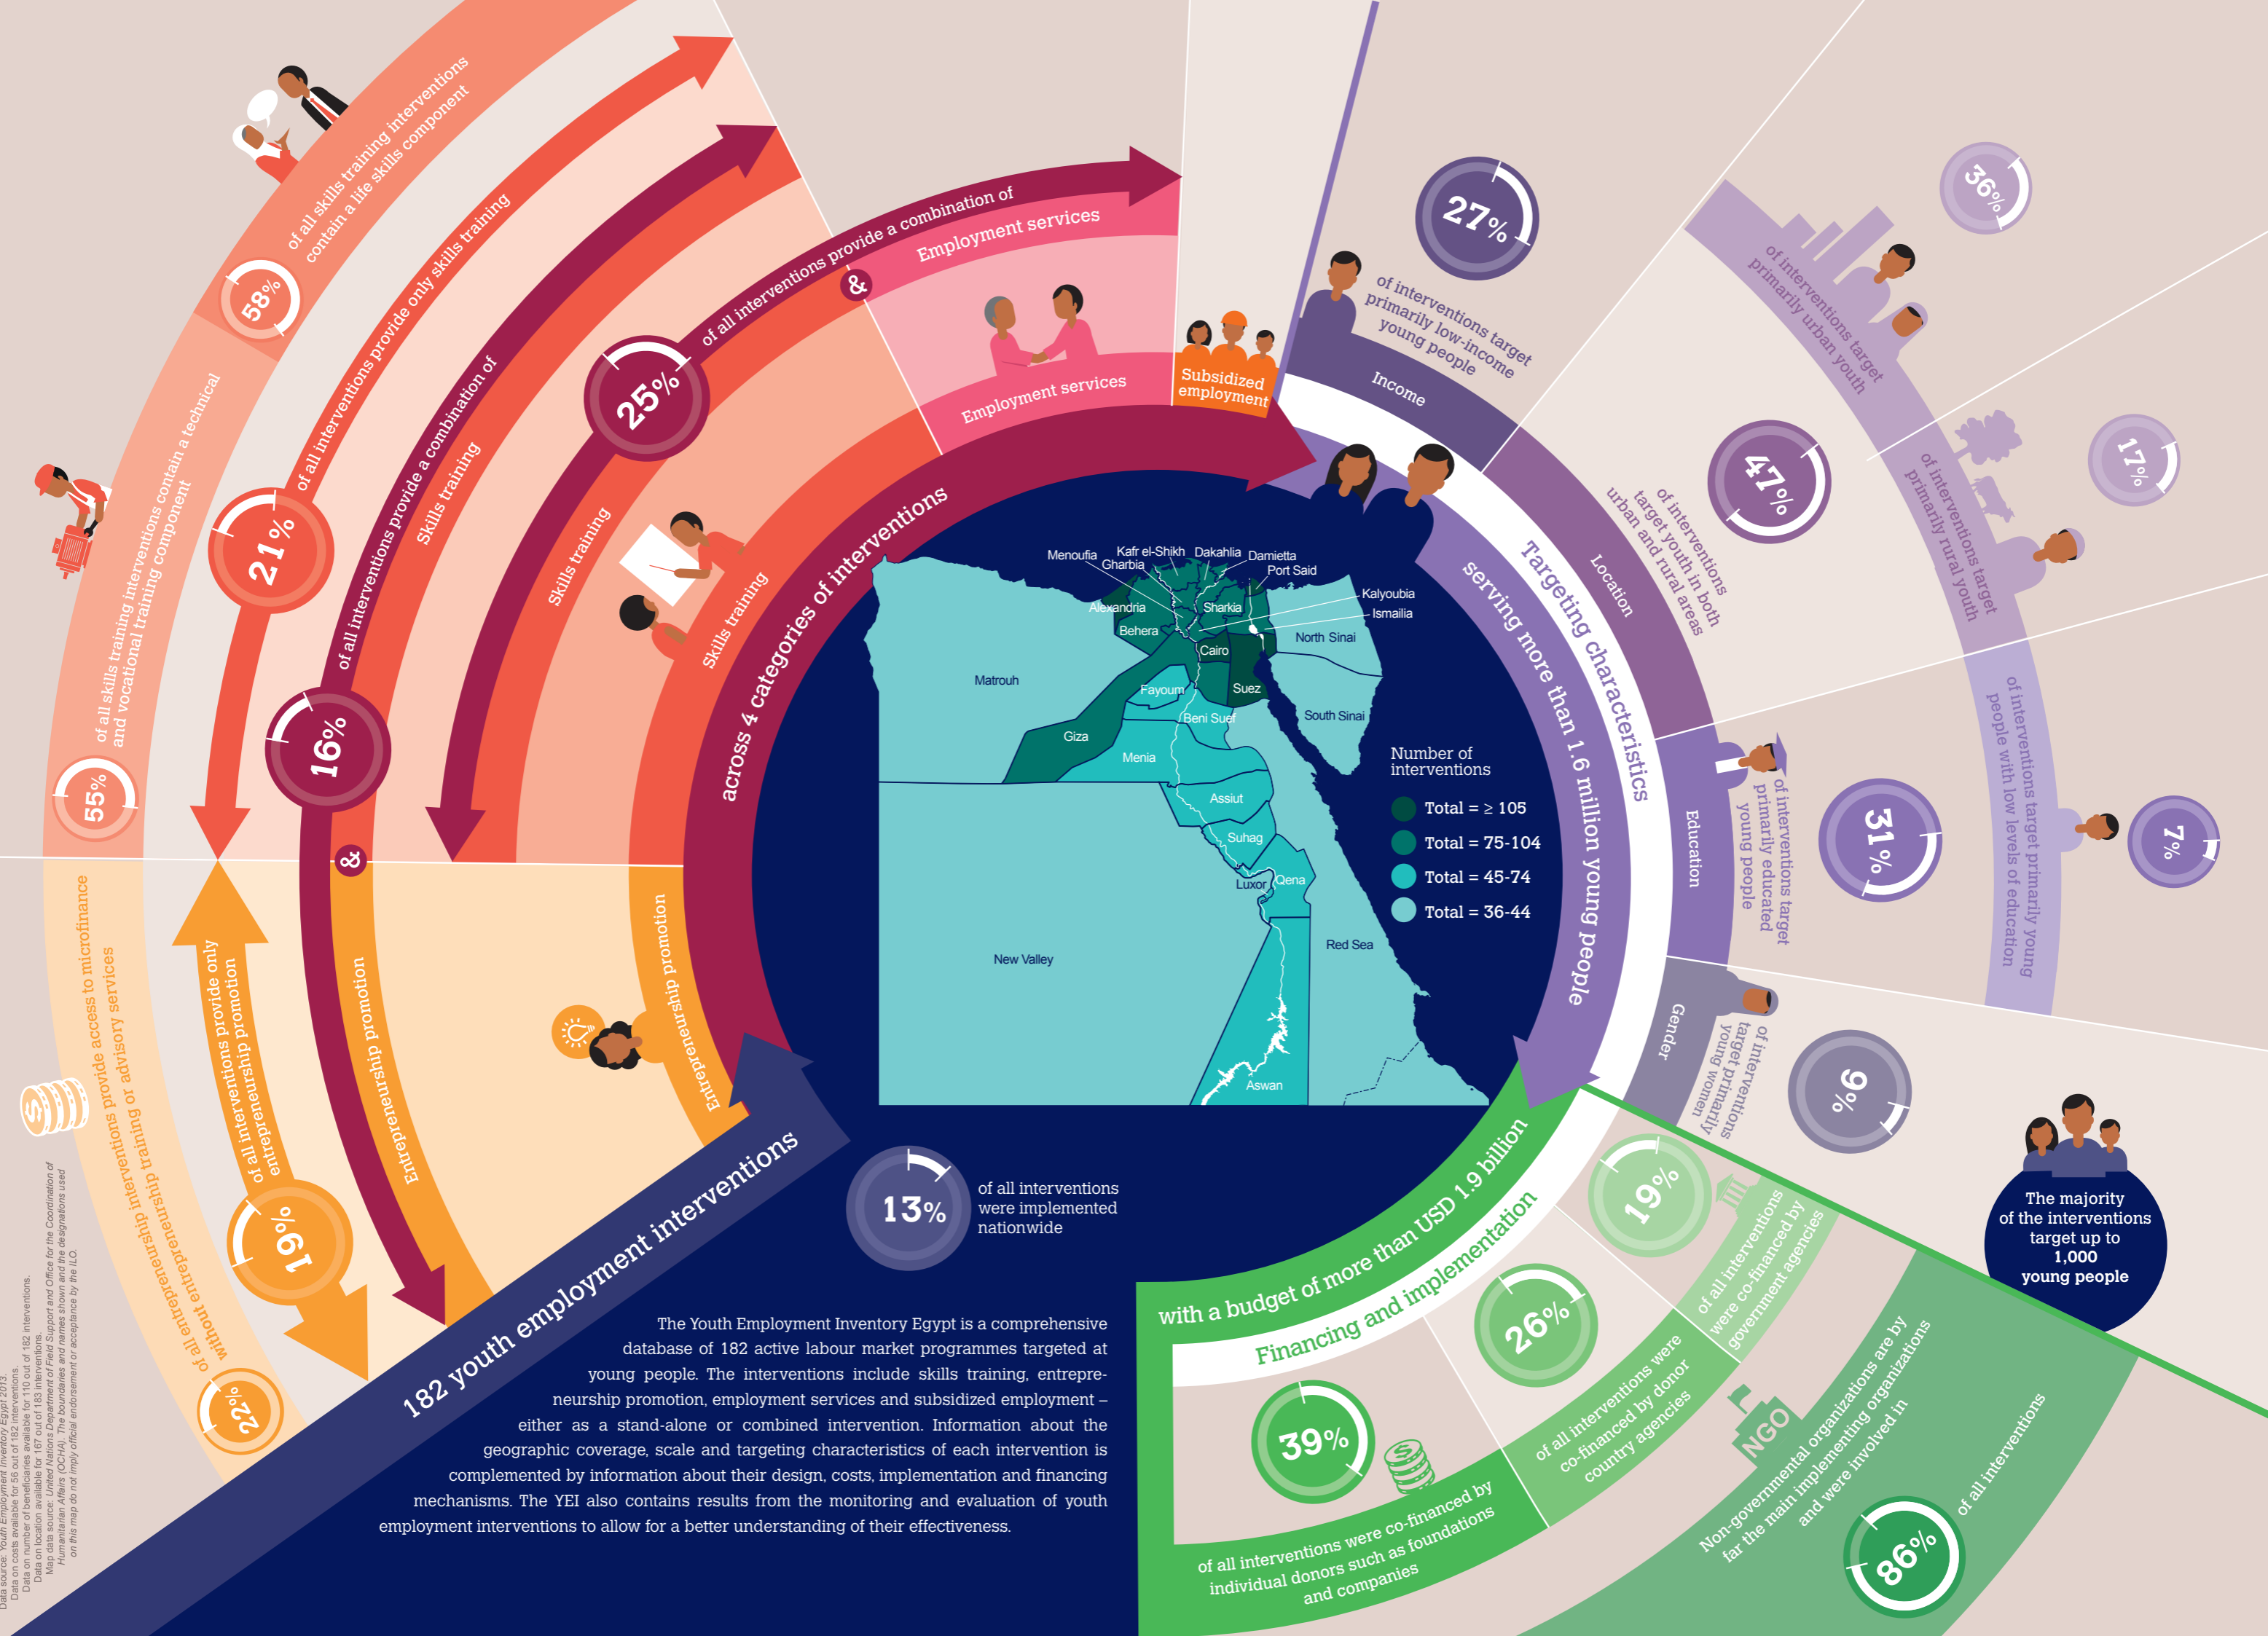

The Youth Employment Inventory Egypt is a comprehensive database of 182 active labour market programmes targeted at young people. The interventions include skills training, entrepreneurship promotion, employment services and subsidized employment – either as a stand-alone or combined intervention. Information about the geographic coverage, scale and targeting characteristics of each intervention is complemented by information about their design, costs, implementation and financing mechanisms. The YEI also contains results from the monitoring and evaluation of youth employment interventions to allow for a better understanding of their effectiveness.